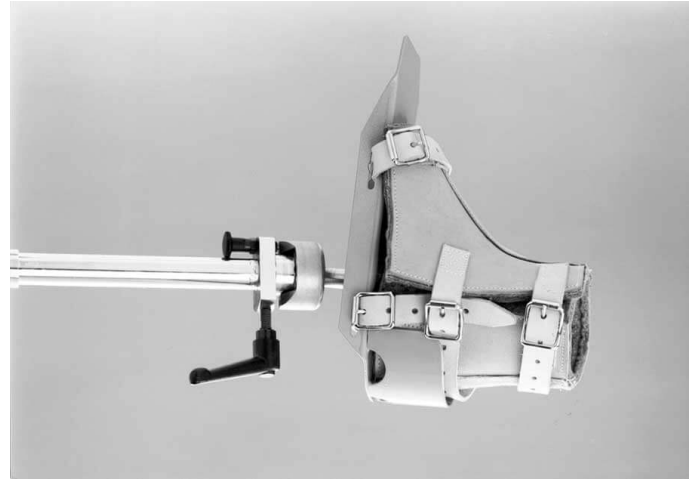

Childrens traction boots 19131

Traction boots for children model 19131. Leather boots (pair), bottom plates are attached to the screw tension device with a ball joint. For 19300 orthopedic extension devices. Turning angles 25 degrees.

Technical Specifications

Width	80 mm
Length	180 mm
Height	230 mm
Safe working load (SWL)	58 kg
Weight	0.9 kg
Product Code	100019131

Contact us

Merivaara Corp.
Tarmontie 2-4
15860 HOLLOLA
FINLAND

+358 3 3394 611