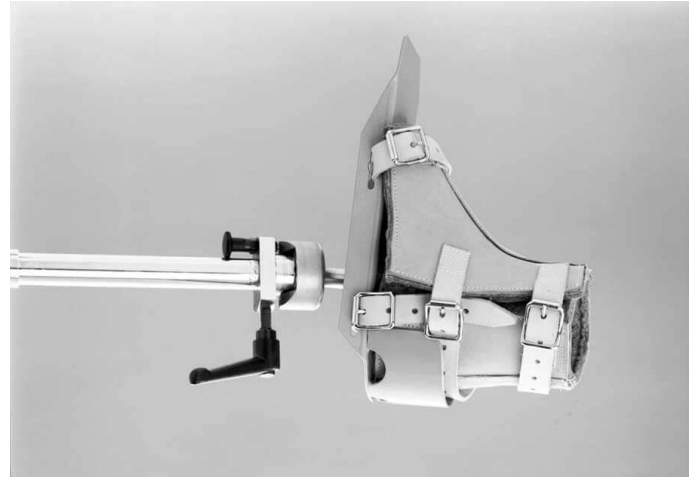

Childrens traction boots 19131

Traction boots for children model 19131. Leather boots (pair), bottom plates are attached to the screw tension device with a ball joint. For 19300 orthopedic extension devices. Turning angles 25 degrees.

Technical Specifications

Width	80 mm
Length	180 mm
Height	230 mm
Safe working load (SWL)	58 kg
Weight	0.9 kg
Product Code	100019131

Contact us

Merivaara Corp.
Tarmontie 2-4
15860 HOLLOLA
FINLAND

+358 3 3394 611