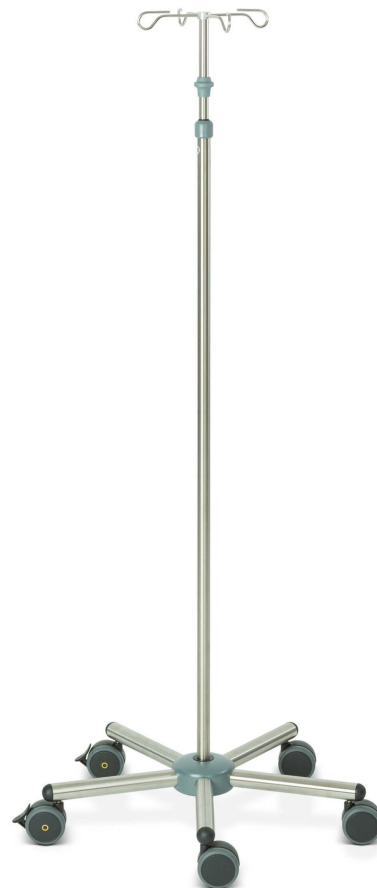

## Infusion stand mobile, heavy duty AI2120

- mobile, stainless steel and aluminum infusion stand
- electrically conductive and lockable twin castors
- 4 safety bottle hooks, 2.0 kg/ hook
- can be fitted with infusion pumps (max. 10 kg)