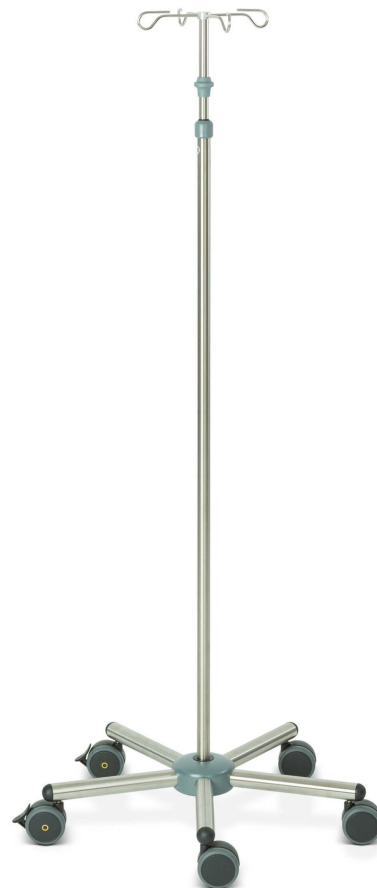

AI2120 Infusion stand mobile, heavy duty

- mobile, stainless steel and aluminum infusion stand
- electrically conductive and lockable twin castors
- 4 safety bottle hooks, 2.0 kg/ hook
- can be fitted with infusion pumps (max. 10 kg)