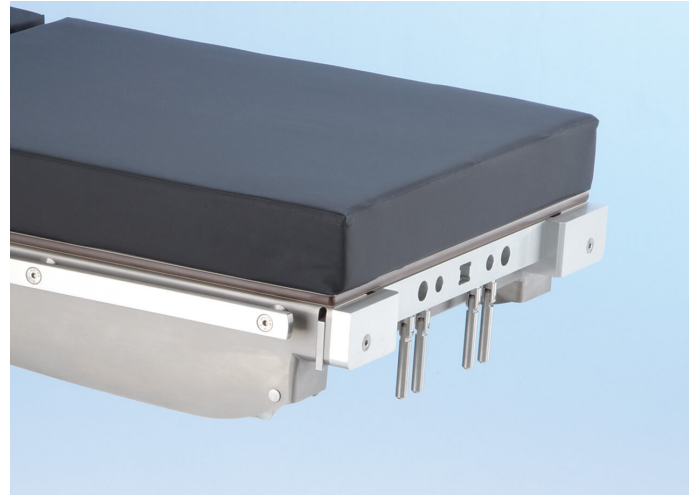

Head rest adapter 60146

Adapter for Promerix and Practico operating tables for fixing special head rests, e.g. 18150 for ophthalmology, Doro/Mayfield Cranial Positioning System.

Technical Specifications

Safe working load (SWL)	14 kg
Weight	2.5 kg
Product code	100060146

Contact us

Merivaara Corp.
Tarmontie 2-4
15860 HOLLOLA
FINLAND

+358 3 3394 611

merivaara@merivaara.com