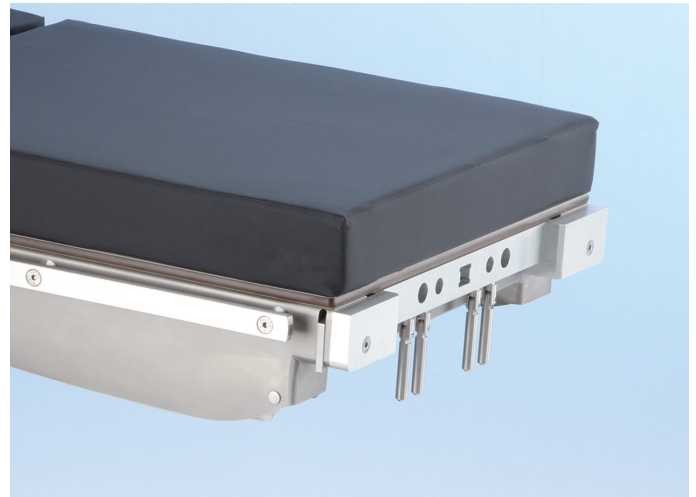

Head rest adapter 60146

Adapter for Promerix and Practico operating tables for fixing special head rests, e.g. 18150 for ophthalmology, Doro/Mayfield Cranial Positioning System.

Technical Specifications

Safe working load (SWL)	14 kg
Weight	2.5 kg
Product code	100060146

Contact us

Merivaara Corp.
Tarmontie 2-4
15860 HOLLOLA
FINLAND

+358 3 3394 611

merivaara@merivaara.com