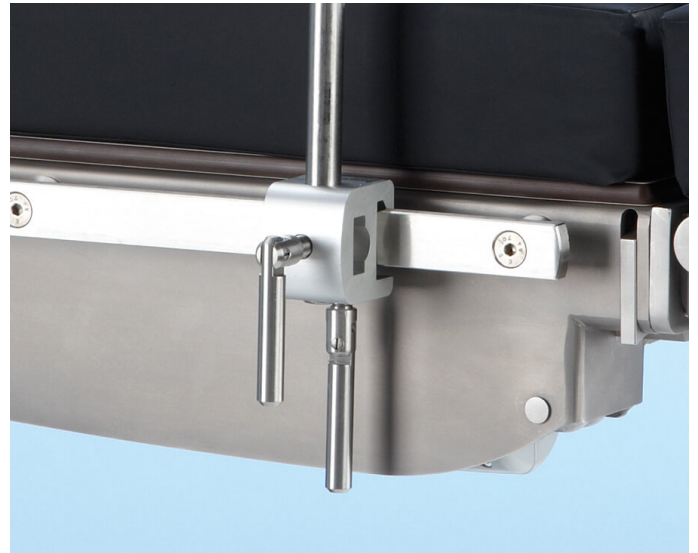

Universal accessory clamp 10200

Universal model clamp, fits all rail types.
Aluminium. D 16mm round pole fits in vertical or
in horizontal direction and EUR-rail size flat bar in
horizontal direction only.

Technical Specifications

Width	40 mm
Depth	80 mm
Height	150 mm
Safe working load (SWL)	58 kg
Weight	0.2 kg
Product Code	100010200

Contact us

Merivaara Corp.
Tarmontie 2-4
15860 HOLLOLA
FINLAND

+358 3 3394 611