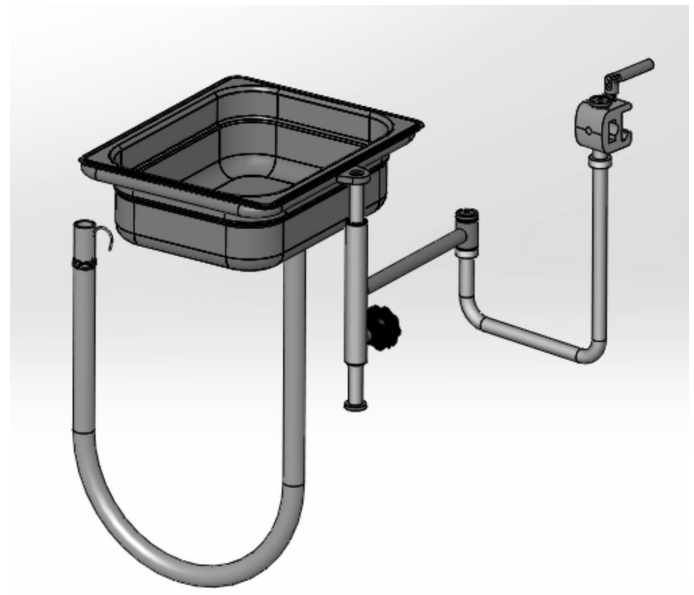

Bowl 6 L with drainage 201572

Bowl with drainage for Promerix, Practico and Rapido operating tables.

- Including drainage tube and connection arm
- Size 319 x 267 mm
- Volume 6 litres
- Drainage: silicon tube Ø 19 mm, length 1000 mm
- Stainless steel
- Suitable for rails: EUR, US

Technical Specifications

Weight	4 kg
Product code	100201572

Contact us

Merivaara Corp.
Tarmontie 2-4
15860 HOLLOLA
FINLAND

+358 3 3394 611

merivaara@merivaara.com