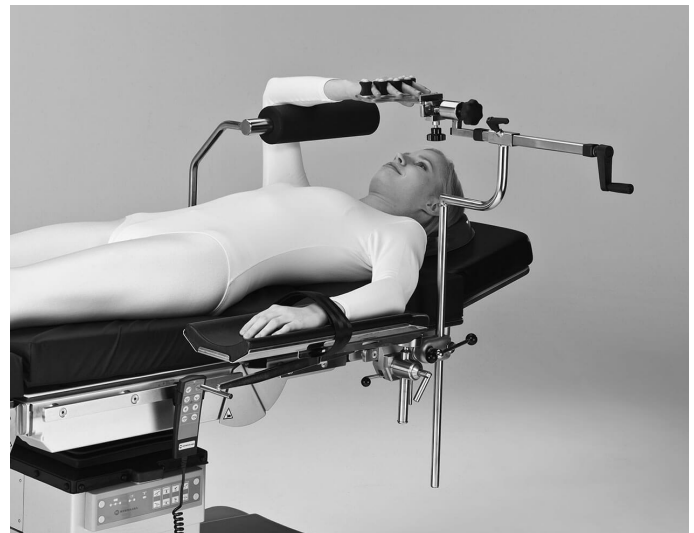

## Including:

- Counter traction post 11438
- Traction unit 11443
- Weinberger hand fixation device 10393
- Two clamps 10300
- Suitable for EUR, US and UK rails