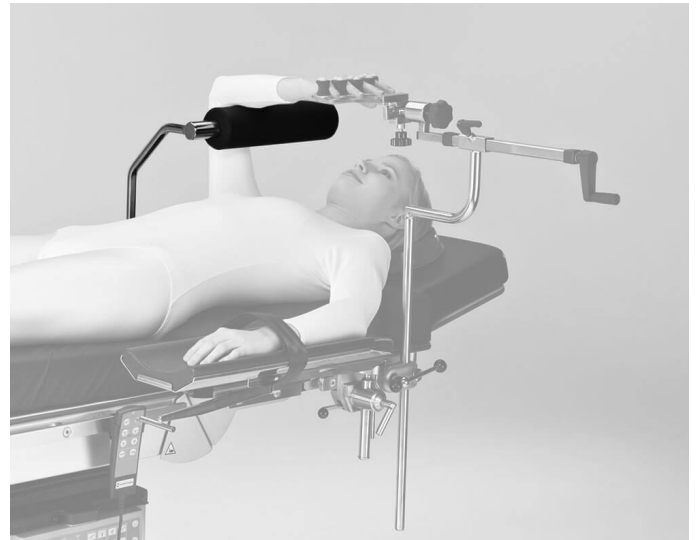

Counter traction post 11438

Counter traction post 11438 for humerus, padded

- Requires a clamp 10300
- Pad size: length 300 mm, diam. 80 mm

Technical Specifications

Width	365 mm
Height	639 mm
Weight	2 kg
Product code	110438, 100011438