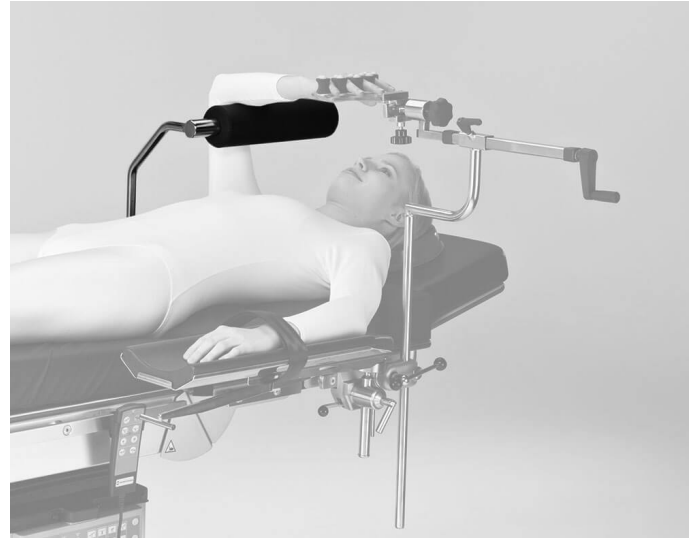

Counter traction post 11438

Counter traction post 11438 for humerus, padded

- Requires a clamp 10300
- Pad size: length 300 mm, diam. 80 mm

Technical Specifications

Width	365 mm
Height	639 mm
Weight	2 kg
Product code	110438, 100011438