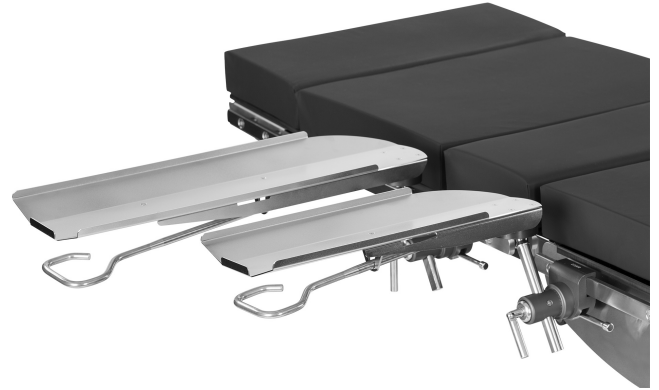

AB2210 Armboard with rotation clamp

- one-handed adjustment armboard with rotation clamp
- versatile adjustment options; height, horizontal and vertical rotation, wide range of angle adjustments
- antimicrobial adjustment handle
- length: 620/ 470 mm
- width: 170 mm
- rod: 150 mm
- Cushion: AB3010 Premium VEF