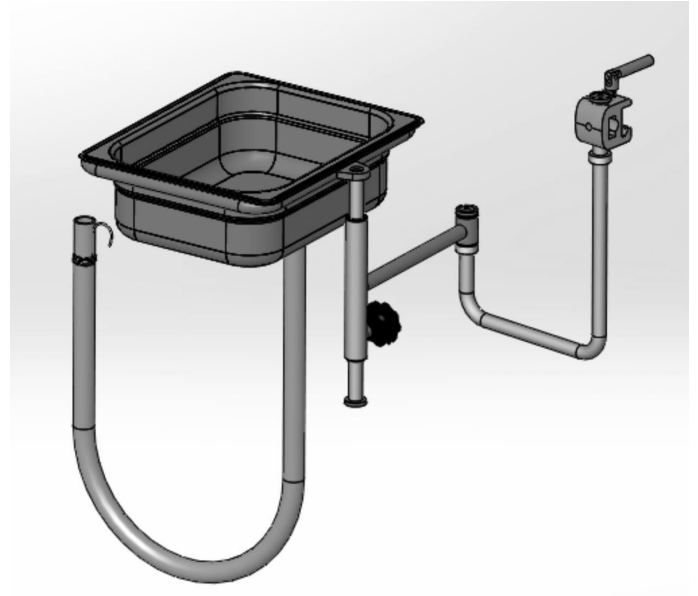

Bowl 6 L with drainage 201572

Bowl with drainage for Promerix, Practico and Rapido operating tables.

- Including drainage tube and connection arm
- Size 319 x 267 mm
- Volume 6 litres
- Drainage: silicon tube Ø 19 mm, length 1000 mm
- Stainless steel
- Suitable for rails: EUR, US

Technical Specifications

Weight	4 kg
Product code	100201572

Ota yhteyttä

Merivaara Corp.
Tarmontie 2-4
15860 HOLLOLA
SUOMI

+358 3 3394 611

merivaara@merivaara.com